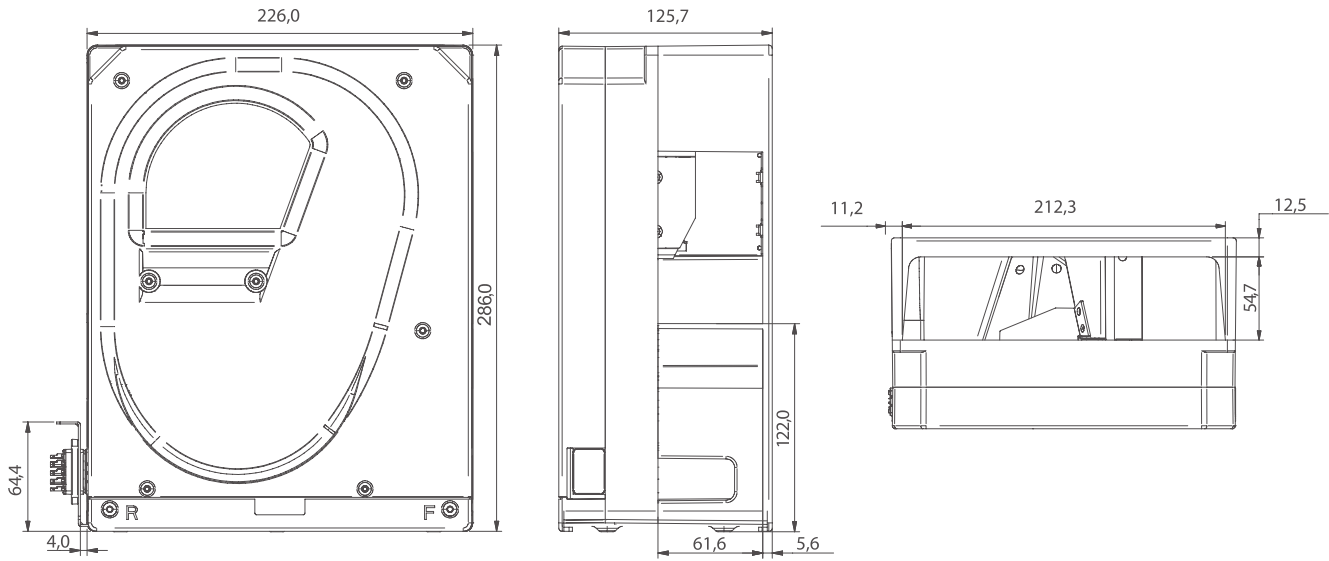

Technical Schematics

Unit of measure: mm

Functions

- DC motor.
- Double installation option: adjoining and standard.
- Minimal maintenance.
- Reduced noise.
- Anti-jam electronics.