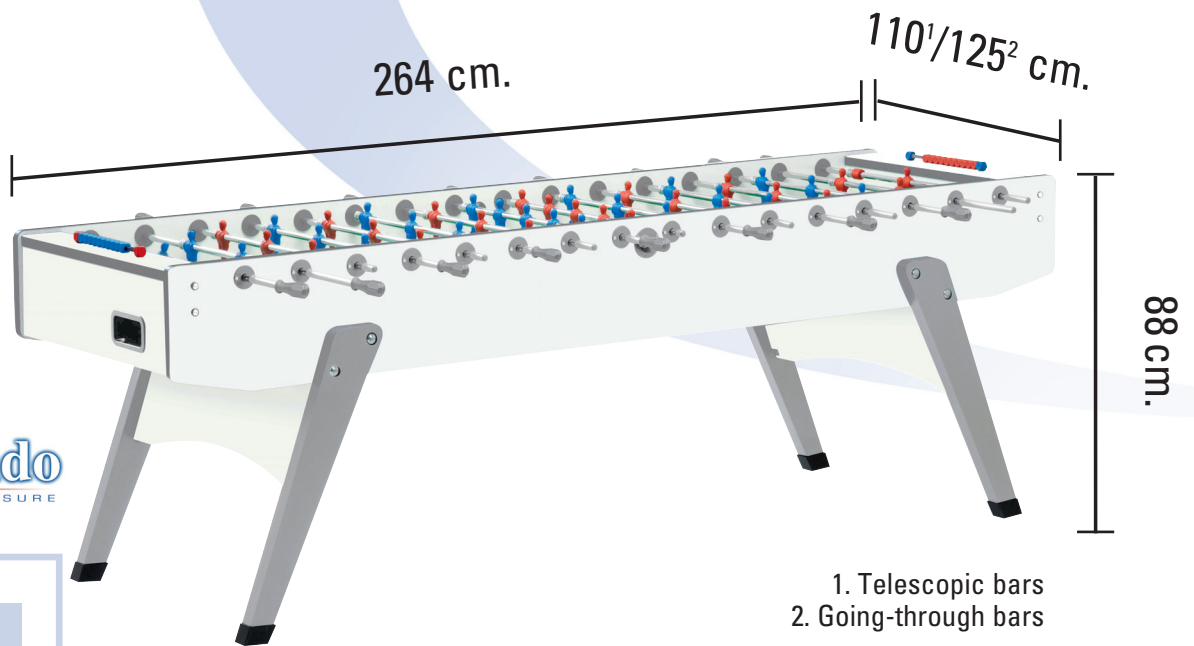

XXL

SaXXOT

SaXXot Deutschland GmbH, Zeppelinstrasse 73, DE 81669 München
Tel.: +49 (0)894141446-00 Fax: +49 (089) 4141446-75, info@saxxot.de - www.saxxot.de

Garlando
SPORT AND LEISURE