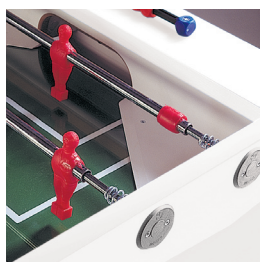

XXL

SaXXOT

SaXXot Deutschland GmbH, Zeppelinstrasse 73, DE 81669 München
Tel.: +49 (0)894141446-00 Fax: +49 (089) 4141446-75, info@saxxot.de - www.saxxot.de

Garlando
SPORT AND LEISURE

1

2

3

4

This extralarge football table, for 8 players, will offer increased fun and even more interesting actions, thanks to a longer playing field. Its cabinet reproduces the G-2000 elegant shape with sleek inclined legs.

Cabinet constructed from plywood - 25 mm thick – (1" thick) - coated with plastic laminate. Colours: white.

Legs in MDF coated with plastic laminate 40 mm thick (fig.1).

16 mm diameter high stress resistance steel bars coated with anti-rust chromium-plating. On choice, going-through bars or telescopic safety bars. (fig. 2)

The steel roller bearings inside the bearings fixing bars to the cabinet greatly improve the game speed, while reducing the stress for the players' wrists.

Moplen players moulded onto the bars; colour: blue and red with colour coordinated score counters.

The table is available with fully rotating (360 degrees) goalkeeper only.

Playing field of green plastic laminate with silk-screen printed white lines to look like a football ground. (fig.3).

Quick and easy ball recovery through an exit behind each goal. (fig.4).

10 white Standard balls supplied with the table.